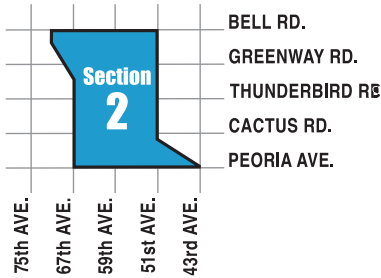

2023 City of Glendale Bulk Trash Collection Schedule: Section 2

JANUARY							FEBRUARY							MARCH						
S	M	T	W	T	F	S	S	M	T	W	T	F	S	S	M	T	W	T	F	S
1	~~2~~	3	4	★	6	7	5	6	7	8	★	10	11	5	6	7	8	★	10	11
8	~~9~~	10	11	12	13	14	12	~~13~~	14	15	16	17	18	12	~~13~~	14	15	16	17	18
15	16	17	18	19	20	21	19	20	21	22	23	24	25	19	20	21	22	23	24	25
22	23	24	25	26	27	28	26	27	28					26	27	28	29	30	31	
29	30	31																		

APRIL							MAY							JUNE						
S	M	T	W	T	F	S	S	M	T	W	T	F	S	S	M	T	W	T	F	S
						1	1	2	3	★	5	6				1	2	3		
2	3	4	5	★	7	8	7	~~8~~	9	10	11	12	13	4	5	6	7	★	9	10
9	~~10~~	11	12	13	14	15	14	15	16	17	18	19	20	11	~~12~~	13	14	15	16	17
16	17	18	19	20	21	22	21	22	23	24	25	26	27	18	19	20	21	22	23	24
23	24	25	26	27	28	29	28	29	30	31				25	26	27	28	29	30	
30																				

JULY							AUGUST							SEPTEMBER						
S	M	T	W	T	F	S	S	M	T	W	T	F	S	S	M	T	W	T	F	S
						1			1	2	3	4	5						1	2
2	3	4	5	★	7	8	6	7	8	9	★	11	12	3	4	5	6	★	8	9
9	~~10~~	11	12	13	14	15	13	~~14~~	15	16	17	18	19	10	~~11~~	12	13	14	15	16
16	17	18	19	20	21	22	20	21	22	23	24	25	26	17	18	19	20	21	22	23
23	24	25	26	27	28	29	27	28	29	30	31			24	25	26	27	28	29	30
30	31																			

OCTOBER							NOVEMBER							DECEMBER						
S	M	T	W	T	F	S	S	M	T	W	T	F	S	S	M	T	W	T	F	S
1	2	3	4	★	6	7				1	2	3	4						1	2
8	~~9~~	10	11	12	13	14	5	6	7	8	★	10	11	3	4	5	6	★	8	9
15	16	17	18	19	20	21	12	~~13~~	14	15	16	17	18	10	~~11~~	12	13	14	15	16
22	23	24	25	26	27	28	19	20	21	22	~~23~~	24	25	17	18	19	20	21	22	23
29	30	31					26	27	28	29	30			24	~~25~~	26	27	28	29	30

- Scheduled bulk trash collection week
- Place bulk trash out no earlier than the Thursday before your scheduled collection week
- Place bulk trash out no later than 6:00 a.m. the Monday of your scheduled collection week
- No bulk trash service