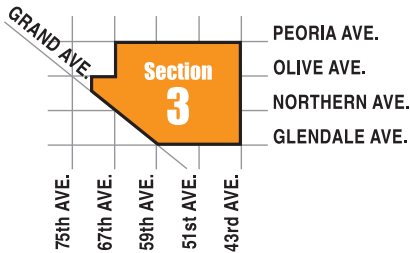

2023 City of Glendale Bulk Trash Collection Schedule: Section 3

JANUARY							FEBRUARY							MARCH							
S	M	T	W	T	F	S	S	M	T	W	T	F	S	S	M	T	W	T	F	S	
1	~~2~~	3	4	5	6	7				1	2	3	4					1	2	3	4
8	9	10	11	★	13	14	5	6	7	8	9	10	11	5	6	7	8	9	10	11	
15	~~16~~	~~17~~	~~18~~	~~19~~	~~20~~	21	12	13	14	15	★	17	18	12	13	14	15	★	17	18	
22	23	24	25	26	27	28	19	~~20~~	~~21~~	~~22~~	~~23~~	~~24~~	25	19	~~20~~	~~21~~	~~22~~	~~23~~	~~24~~	25	
29	~~30~~	~~31~~					26	27	28					26	27	28	29	30	31		

APRIL							MAY							JUNE						
S	M	T	W	T	F	S	S	M	T	W	T	F	S	S	M	T	W	T	F	S
						1	1	2	3	4	5	6				1	2	3		
2	3	4	5	6	7	8	7	8	9	10	★	12	13	4	5	6	7	8	9	10
9	10	11	12	★	14	15	14	~~15~~	~~16~~	~~17~~	~~18~~	~~19~~	20	11	12	13	14	★	16	17
16	~~17~~	~~18~~	~~19~~	~~20~~	~~21~~	22	21	22	23	24	25	26	27	18	~~19~~	~~20~~	~~21~~	~~22~~	~~23~~	24
23	24	25	26	27	28	29	28	~~29~~	~~30~~	~~31~~				25	26	27	28	29	30	
30																				

JULY							AUGUST							SEPTEMBER						
S	M	T	W	T	F	S	S	M	T	W	T	F	S	S	M	T	W	T	F	S
						1			1	2	3	4	5						1	2
2	3	4	5	6	7	8	6	7	8	9	10	11	12	3	4	5	6	7	8	9
9	10	11	12	★	14	15	13	14	15	16	★	18	19	10	11	12	13	★	15	16
16	~~17~~	~~18~~	~~19~~	~~20~~	~~21~~	22	20	~~21~~	~~22~~	~~23~~	~~24~~	~~25~~	26	17	~~18~~	~~19~~	~~20~~	~~21~~	~~22~~	23
23	24	25	26	27	28	29	27	28	29	30	31			24	25	26	27	28	29	30
30	~~31~~																			

OCTOBER							NOVEMBER							DECEMBER						
S	M	T	W	T	F	S	S	M	T	W	T	F	S	S	M	T	W	T	F	S
1	2	3	4	5	6	7				1	2	3	4						1	2
8	9	10	11	★	13	14	5	6	7	8	9	10	11	3	4	5	6	7	8	9
15	~~16~~	~~17~~	~~18~~	~~19~~	~~20~~	21	12	13	14	15	★	17	18	10	11	12	13	★	15	16
22	23	24	25	26	27	28	19	~~20~~	~~21~~	~~22~~	~~23~~	~~24~~	25	17	~~18~~	~~19~~	~~20~~	~~21~~	~~22~~	23
29	~~30~~	~~31~~					26	27	28	29	30			24	~~25~~	26	27	28	29	30

- Scheduled bulk trash collection week
- Place bulk trash out no earlier than the Thursday before your scheduled collection week
- Place bulk trash out no later than 6:00 a.m. the Monday of your scheduled collection week
- No bulk trash service