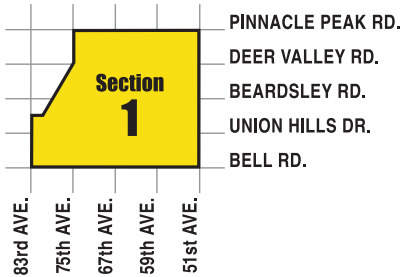

2023 City of Glendale Bulk Trash Collection Schedule: Section 1

JANUARY							FEBRUARY							MARCH						
S	M	T	W	T	F	S	S	M	T	W	T	F	S	S	M	T	W	T	F	S
1	~~2~~	3	4	5	6	7	5	~~6~~	7	8	9	10	11	5	~~6~~	7	8	9	10	11
8	9	10	11	12	13	14	12	13	14	15	16	17	18	12	13	14	15	16	17	18
22	23	24	25	26	27	28	19	20	21	22	23	24	25	19	20	21	22	23	24	25
29	30	31					26	27	28					26	27	28	29	★	31	

APRIL							MAY							JUNE						
S	M	T	W	T	F	S	S	M	T	W	T	F	S	S	M	T	W	T	F	S
						1	~~1~~	2	3	4	5	6						★	2	3
2	~~3~~	4	5	6	7	8	7	8	9	10	11	12	13	4	~~5~~	6	7	8	9	10
9	10	11	12	13	14	15	14	15	16	17	18	19	20	11	12	13	14	15	16	17
23	24	25	26	★	28	29	21	22	23	24	25	26	27	18	19	20	21	22	23	24
30							28	29	30	31				25	26	27	28	★	30	

JULY							AUGUST							SEPTEMBER									
S	M	T	W	T	F	S	S	M	T	W	T	F	S	S	M	T	W	T	F	S			
						1					1	2	★	4	5							1	2
2	~~3~~	4	5	6	7	8	6	~~7~~	8	9	10	11	12	3	~~4~~	5	6	7	8	9			
9	10	11	12	13	14	15	13	14	15	16	17	18	19	10	11	12	13	14	15	16			
23	24	25	26	27	28	29	20	21	22	23	24	25	26	17	18	19	20	21	22	23			
30	31						27	28	29	30	★			24	25	26	27	★	29	30			

OCTOBER							NOVEMBER							DECEMBER								
S	M	T	W	T	F	S	S	M	T	W	T	F	S	S	M	T	W	T	F	S		
1	~~2~~	3	4	5	6	7					1	★	3	4							1	2
8	9	10	11	12	13	14	5	~~6~~	7	8	9	10	11	3	~~4~~	5	6	7	8	9		
15	16	17	18	19	20	21	12	13	14	15	16	17	18	10	11	12	13	14	15	16		
22	23	24	25	26	27	28	19	20	21	22	~~23~~	24	25	17	18	19	20	21	22	23		
29	30	31					26	27	28	29	★			24	~~25~~	26	27	28	29	30		
														31								

- Scheduled bulk trash collection week
- Place bulk trash out no earlier than the Thursday before your scheduled collection week
- Place bulk trash out no later than 6:00 a.m. the Monday of your scheduled collection week
- No bulk trash service