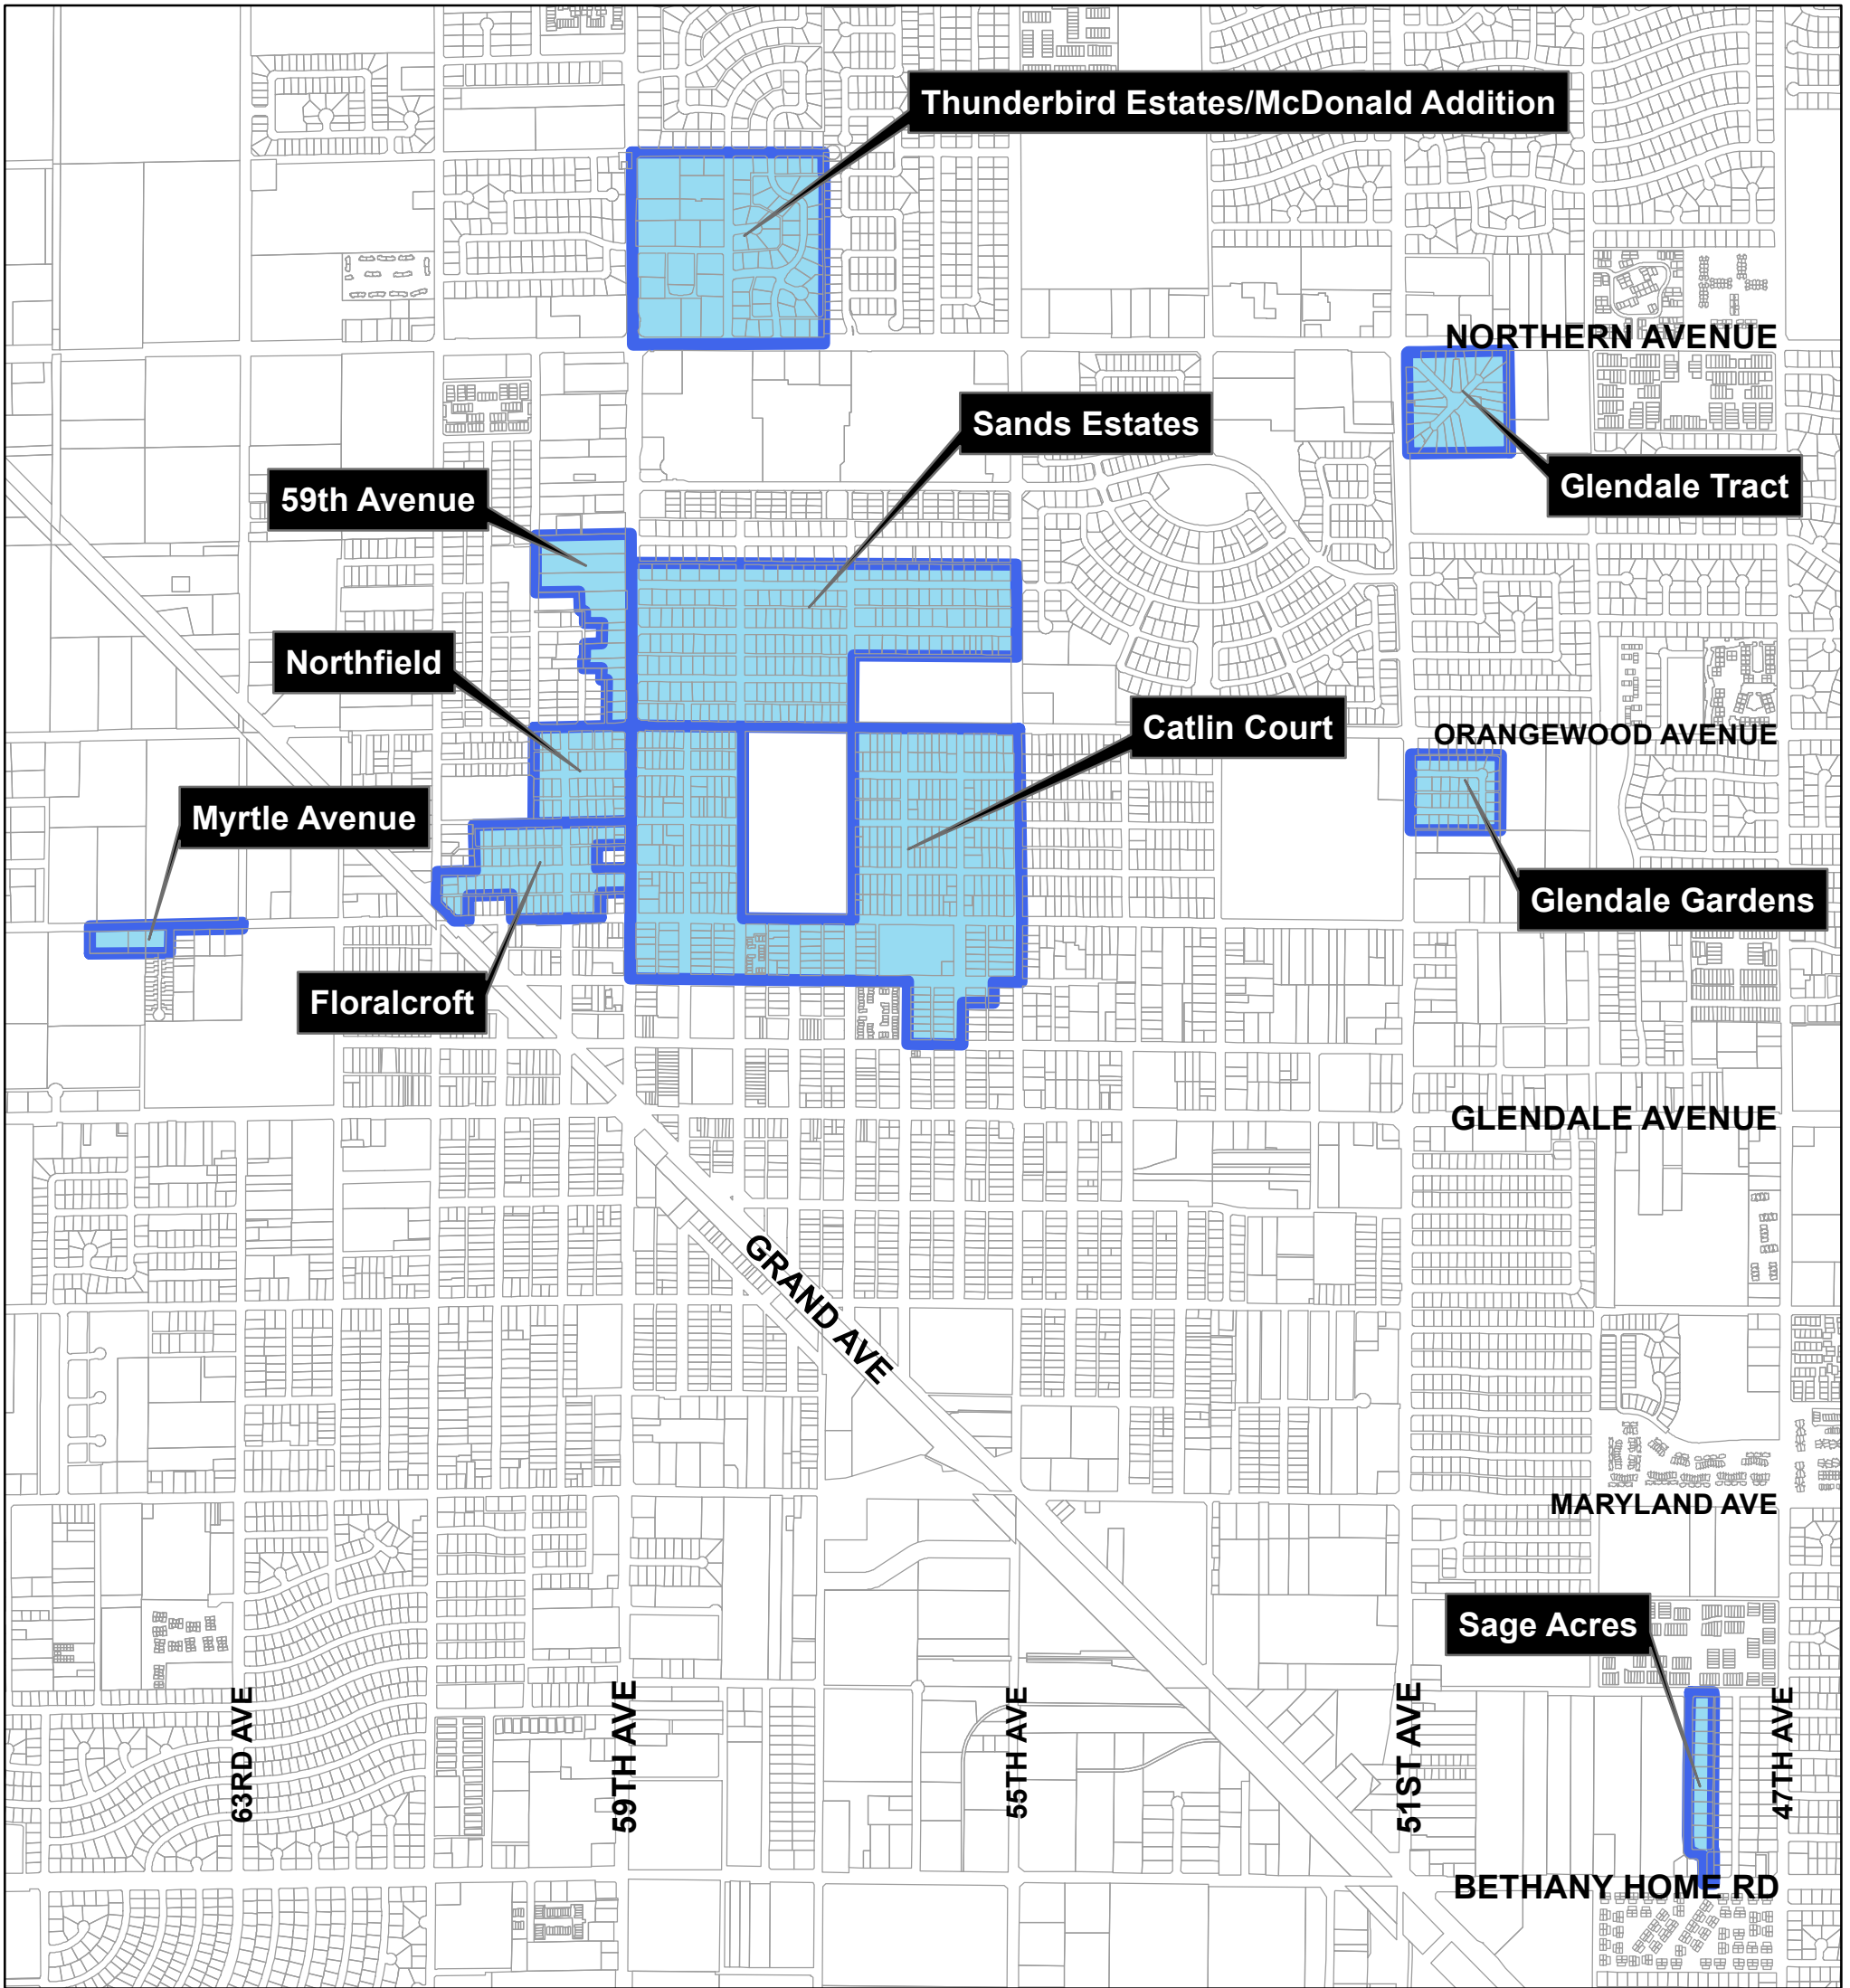

City of Glendale National Register Historic Districts

 National Register Historic Districts

Planning Department : March 2013

0 600 1,200 2,400
Feet